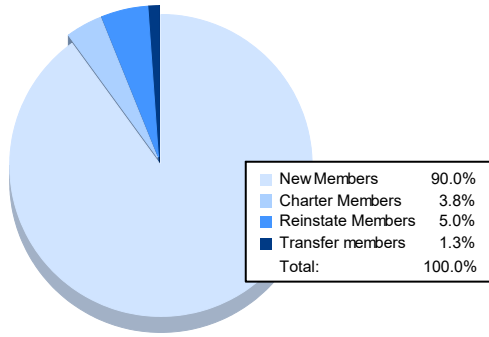

Year	New Clubs	Dropped Clubs	Gain/ Loss Clubs	New Members	Charter Members	Reinstate Members	Transfer Members	Total Member Added	Total Members Dropped	Gain/ Loss Members
2016-2017	0	2	-2	151	0	4	35	190	227	-37
2017-2018	1	6	-5	125	50	4	11	190	228	-38
2018-2019	0	3	-3	92	0	2	16	110	182	-72
2019-2020	0	2	-2	88	0	0	5	93	215	-122
2020-2021	0	2	-2	72	3	4	1	80	168	-88
<b>Average</b>	<b>0</b>	<b>3</b>	<b>-3</b>	<b>106</b>	<b>11</b>	<b>3</b>	<b>14</b>	<b>133</b>	<b>204</b>	<b>-71</b>

### Membership Composition June 2021 Cumulative